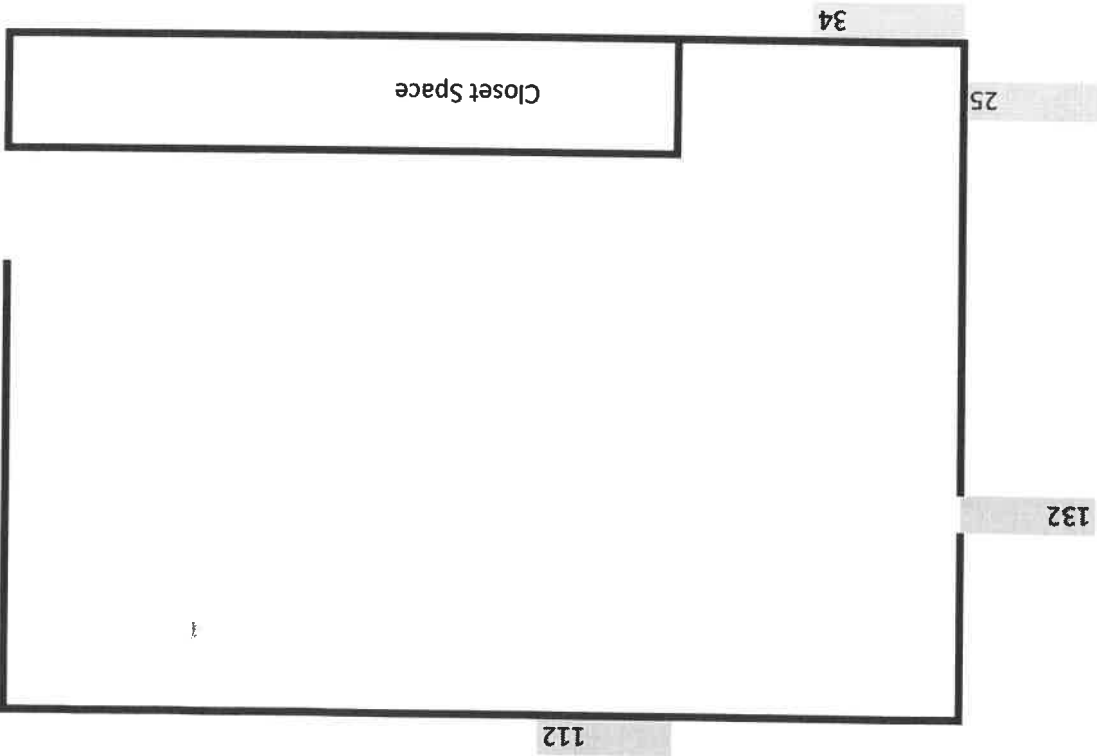

744.38 total square feet

Handwritten number 34

Handwritten number 33

Waiting Room

184 square feet

70.875 square feet

81

126

Reception

76.56 square feet

Frank's Office

112 square feet

108,5694 square feet

efile office

Break Room

114,5729 square feet

605 sq. Ft.