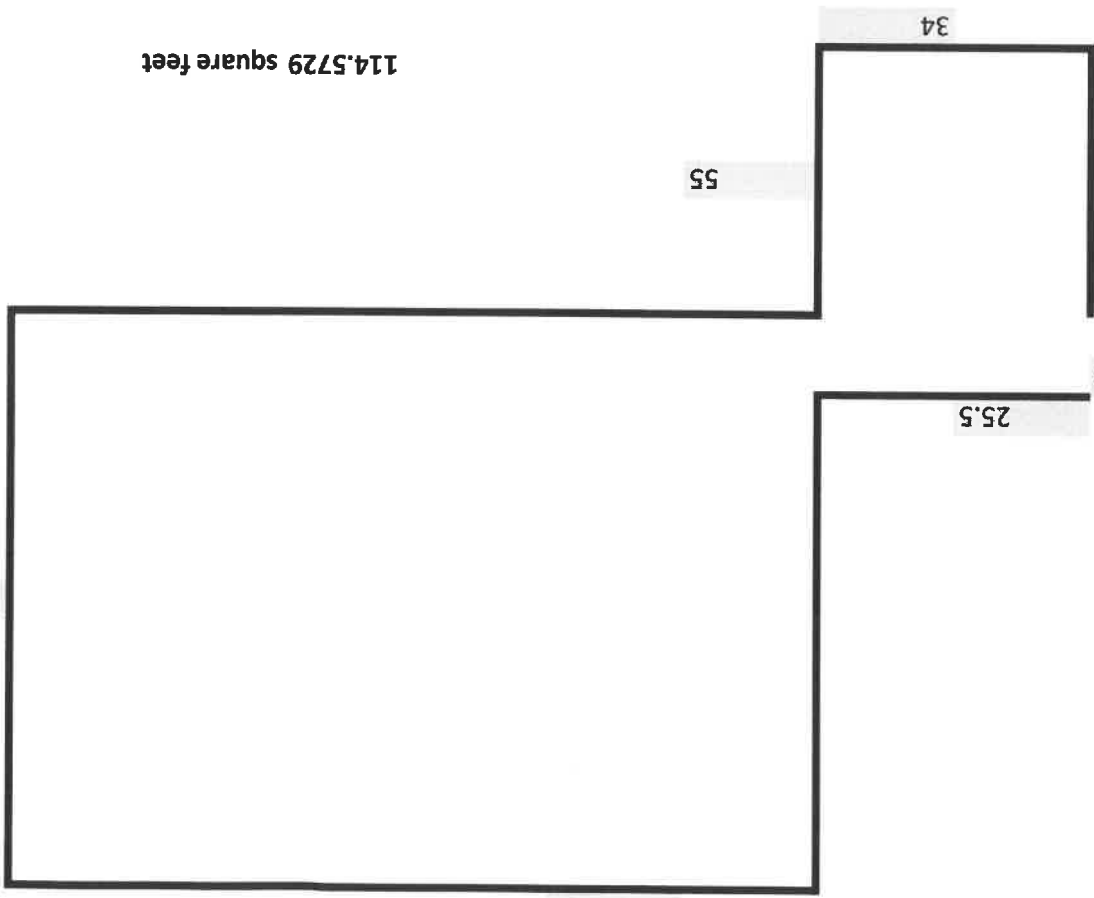

744.38 total square feet

Handwritten number 34

Handwritten number 33

Waiting Room

184 square feet

70.875 square feet

81

126

Reception

76.56 square feet

Frank's Office

112 square feet

108,5694 square feet

efile office

Break Room

114,5729 square feet

605 sq. Ft.