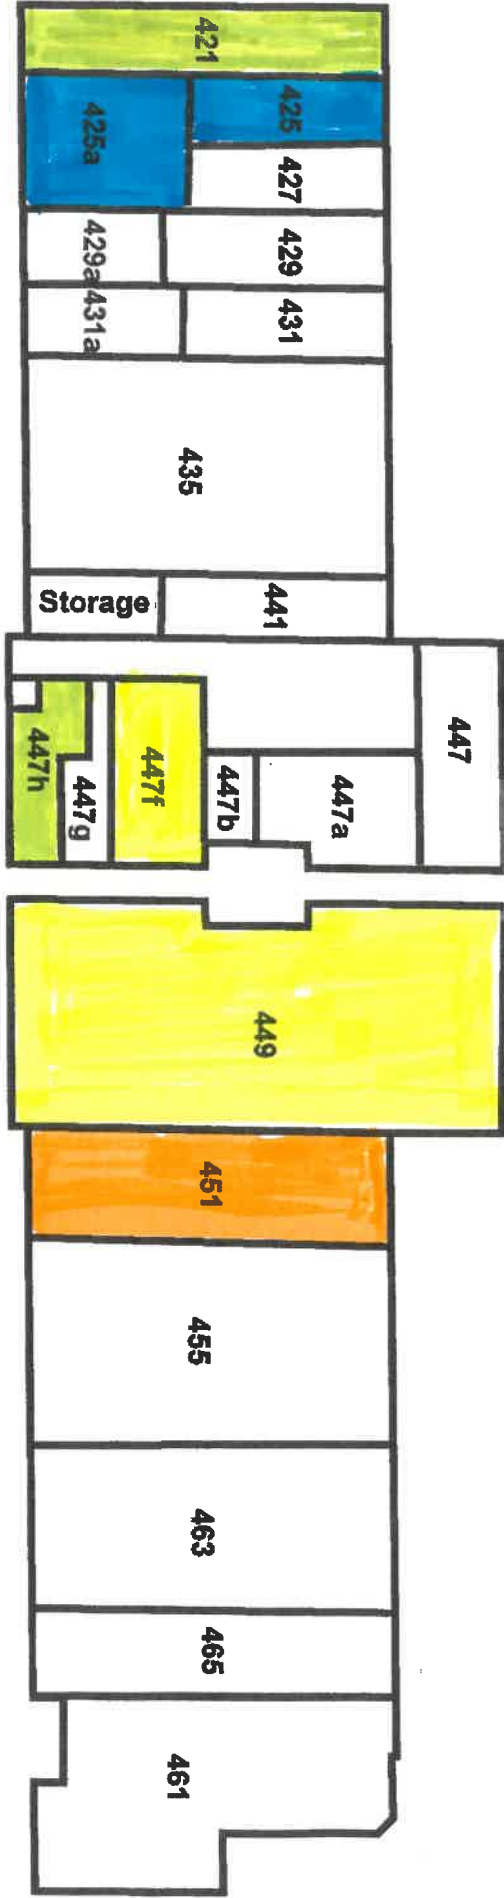

# Towne Gardens Plaza

Company	Address	Sq. Ft.
Kaledia Health Services	197	5200 Sq. Ft.
Billy Bubbles Laundromat	459	3080 Sq. Ft.
Mid Erie	463	4360 Sq. Ft.
Family Dollar	455 - 459	8720 Sq. Ft.
Vacant	449	11624 Sq. Ft.
M & T Bank	447	2000 Sq. Ft.
McDonalds	453	900 Sq. Ft.
Boost Mobile	447	1300 Sq. Ft.
Max Beauty Supply & Wig	437	8130 Sq. Ft.
Mid Erie	431 Front & Rear	2700 Sq. Ft.
Erie County for Tim Houges	427	990 Sq. Ft.

Company	Address	Sq. Ft.
Pharmacy	429	1120 Sq. Ft.
Pharmacy	429 Rear	680 Sq. Ft.
Vacant	425	3336 Sq. Ft.
Vacant	421	2200 Sq. Ft.
Vacant	451	3324 Sq. Ft.
Vacant	447-A	1760 Sq. Ft.
Vacant	447-D	760 Sq. Ft.
Vacant	447-F	1800 Sq. Ft.
Photo Booth	447-G	590 Sq. Ft.
Vacant	H-744	1000 Sq. Ft.
Occupied	447-B	